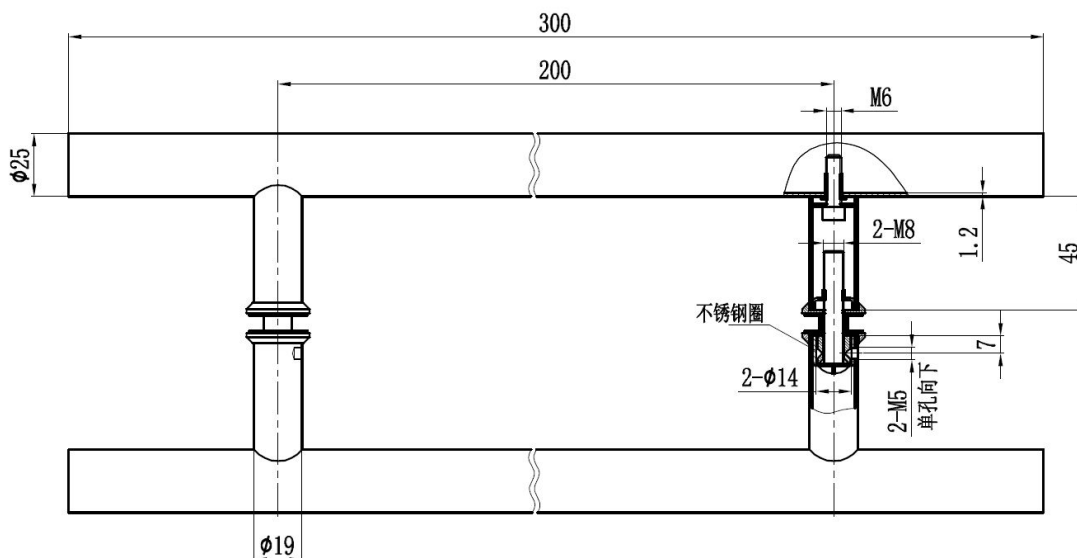

PRODUCT SHEET

Description:

Door Handle "Oder" SS304 Brushed, $\varnothing 25 \times 300$ mm, cc 200mm, 8-12mm Glass Thickness, Bore: $\varnothing 12$ mm

Item number:

17.87.000-1

Units	Box	Carton	HS Code	Barcode
Pair	1	10	8302415000	 5704866445399

SISO A/S

Mileparken 11
DK-2740 Skovlunde
Denmark
VAT: DK 24786013

Phone +45 45 830 900

www.siso.dk
siso@siso.dk

Danske Bank
Nytorv Branch
Copenhagen
SWIFT: DABADKKK

Account no.
4180 3112 112936
IBAN Account
DK7230003112112936